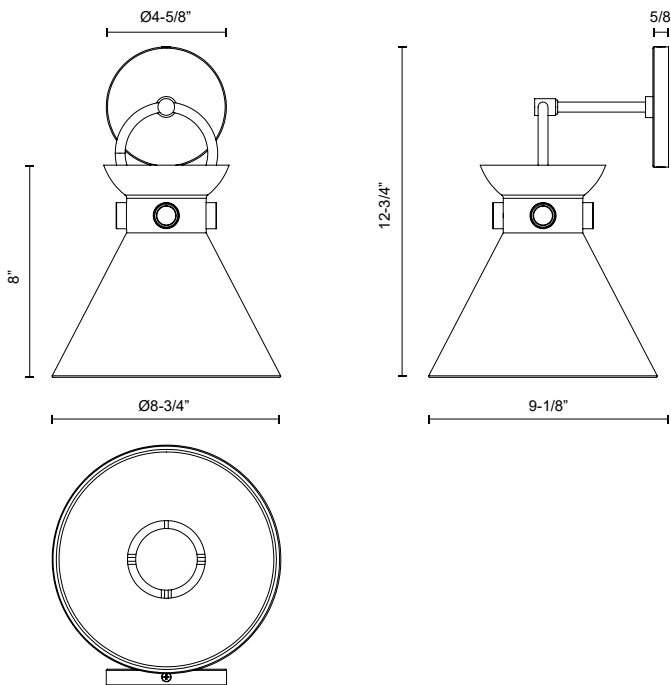

alora mood

P. 1.855.855.8926

CANADA: 19054 28TH Avenue Surrey - BC V3Z 6M3

USA: 3035 E. Lone Mountain Rd - Las Vegas, NV, 89081

EMERSON WV412009

FIXTURE DIMENSIONS	W8-3/4" x H12-3/4" x E9-1/8"
HEIGHT FROM CENTER	10-1/2"
EXTENSION	9-1/8"
LAMP TYPE	E26
WATTAGE	1 x 60W
MAX WATTAGE	60W
BULB QTY	1
BULBS INCLUDED	No
VOLTAGE	120V
MATERIAL	Steel
INSTALL OPTIONS	Down Only
LOCATION	Damp
CANOPY DIMENSIONS	D4-5/8" x E5/8"
BRAND	Alora Mood

[D - Diameter, L - Length, W - Width, H - Height, E - Extension]

AVAILABLE FINISHES:

WV412009AG
Aged Gold

WV412009AGMB
Aged Gold/Matte
Black

WV412009MBAG
Matte Black/Aged
Gold

*For complete warranty terms, please visit: www.aloralighting.com/warranty